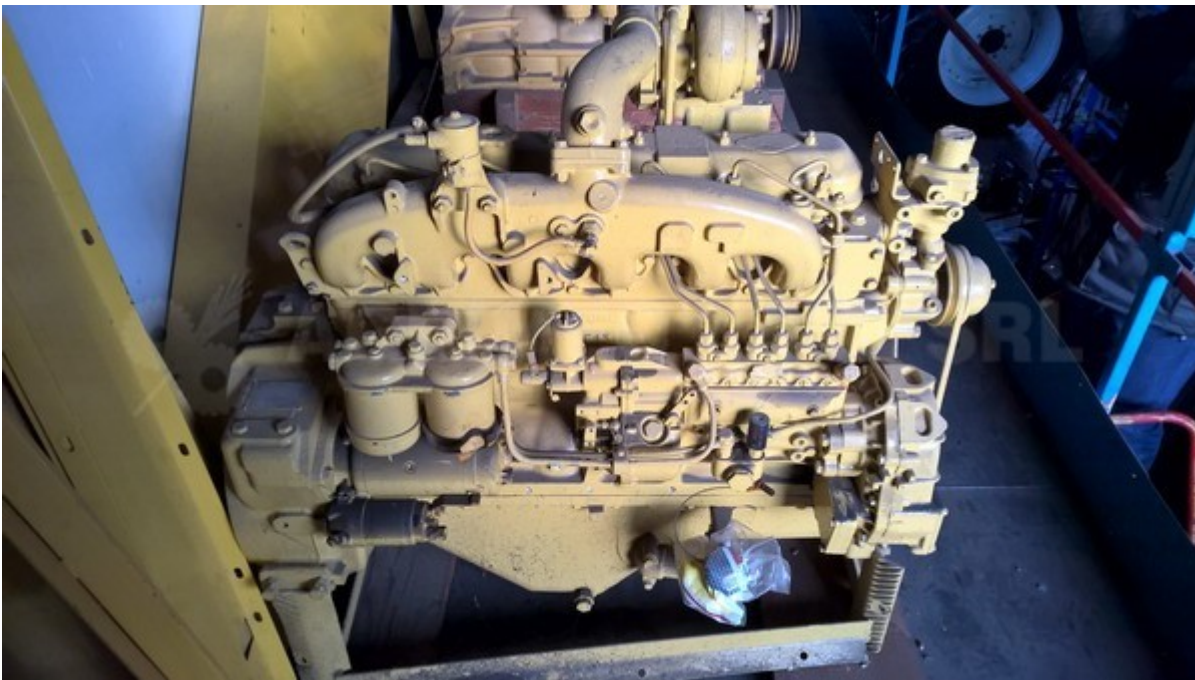

## Iveco motor mod. 6200

### Descrizione

Product code	140.008000
Brand	Iveco
Model	6200
Appearance	good
Agricultural vehicles	✓